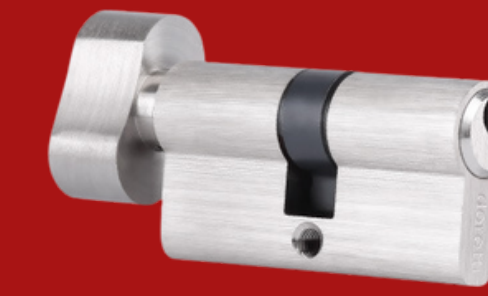

DETAILS OF DOORSET-1 HOUR RATING

CROSS SECTION DOOR LEAF

DETAILS OF DOOR FRAME

DETAILS OF DOORSET-2 HOUR RATING

CROSS SECTION DOOR LEAF

DETAILS OF DOOR FRAME

IRONMONGORIES SET

DCYS73SN

FEATURES