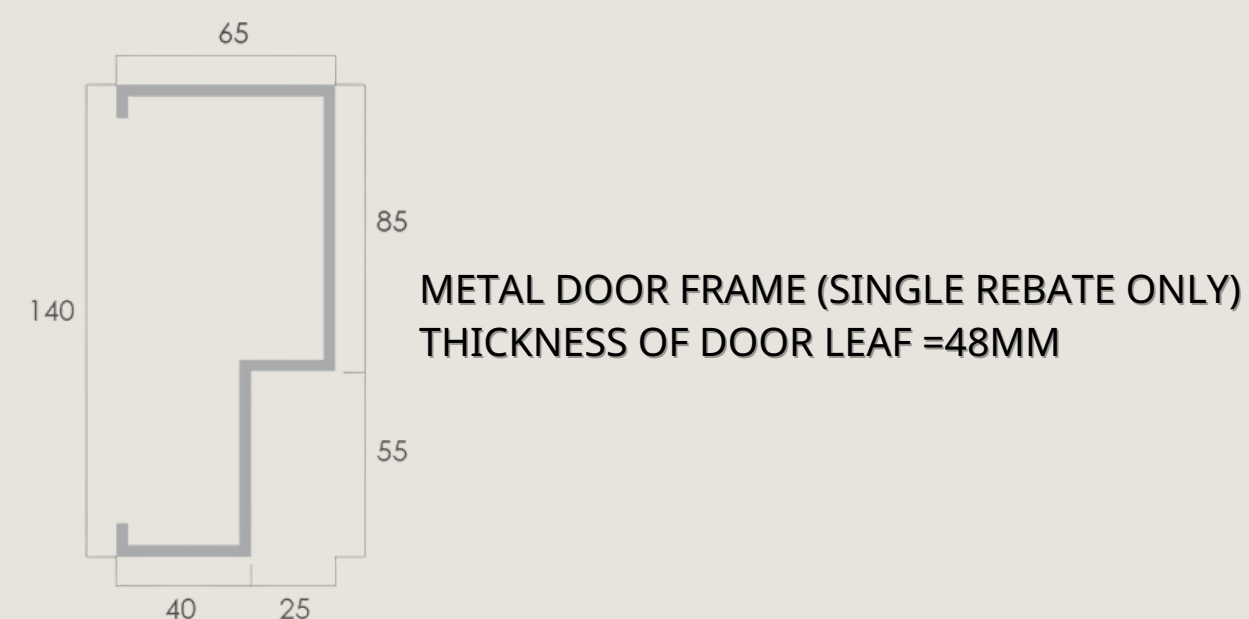

BOMBA

SIRIM

DETAILS OF DOORSET-1 HOUR RATING

CROSS SECTION DOOR LEAF

DETAILS OF DOOR FRAME

DETAILS OF DOORSET-2 HOUR RATING

CROSS SECTION DOOR LEAF

DETAILS OF DOOR FRAME