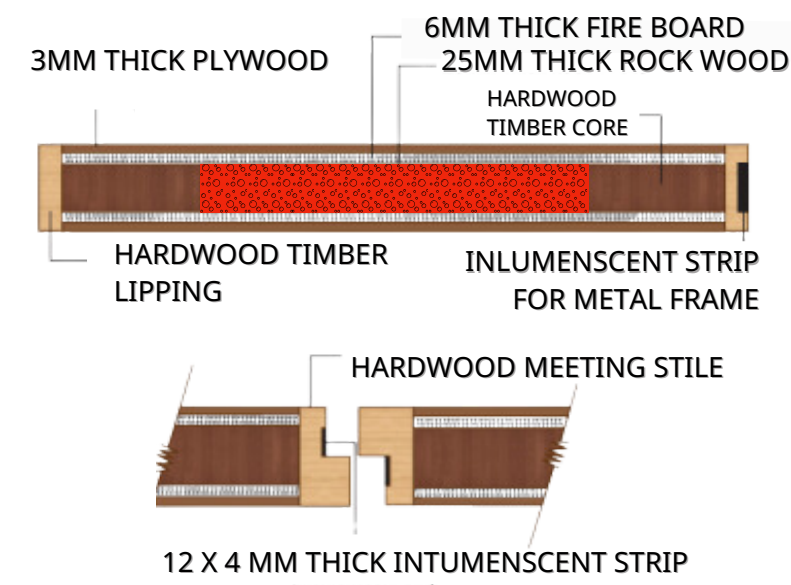

BOMBA

SIRIM

DETAILS OF DOORSET-1 HOUR RATING

CROSS SECTION DOOR LEAF

DETAILS OF DOOR FRAME

DETAILS OF DOORSET-2 HOUR RATING

CROSS SECTION DOOR LEAF

DETAILS OF DOOR FRAME