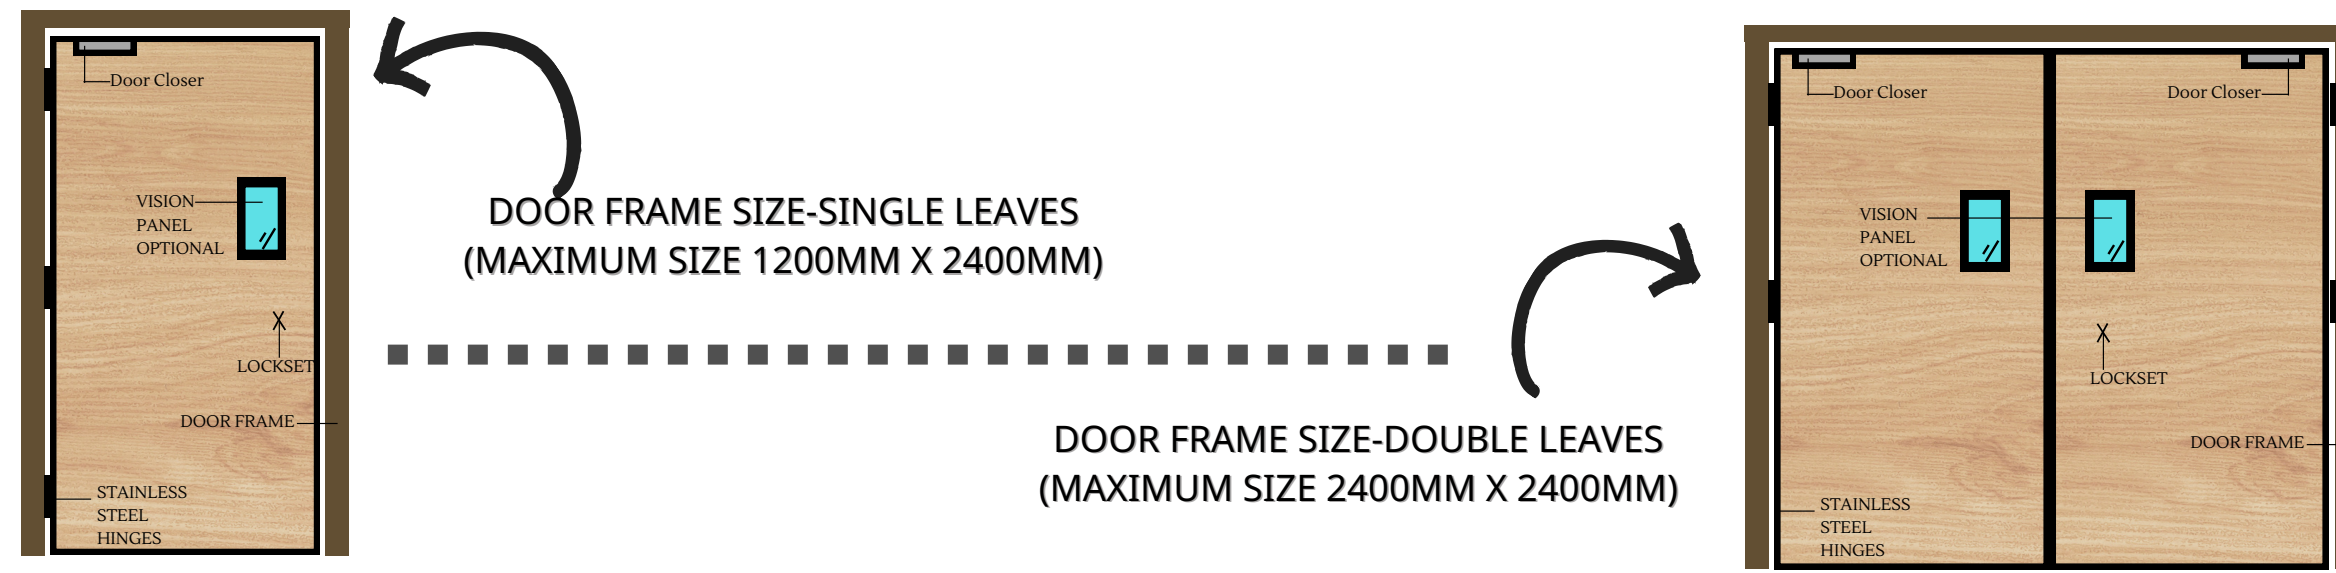

APPROVE BY

FRIM

BOMBA

SIRIM

MultiSafedor

FIRE RESISTANT DOOR SET SYSTEM

APPROVE BY

FRIM

BOMBA

SIRIM

DETAILS OF DOORSET-1 HOUR RATING

CROSS SECTION DOOR LEAF

DETAILS OF DOOR FRAME

DETAILS OF DOORSET-2 HOUR RATING

CROSS SECTION DOOR LEAF

DETAILS OF DOOR FRAME