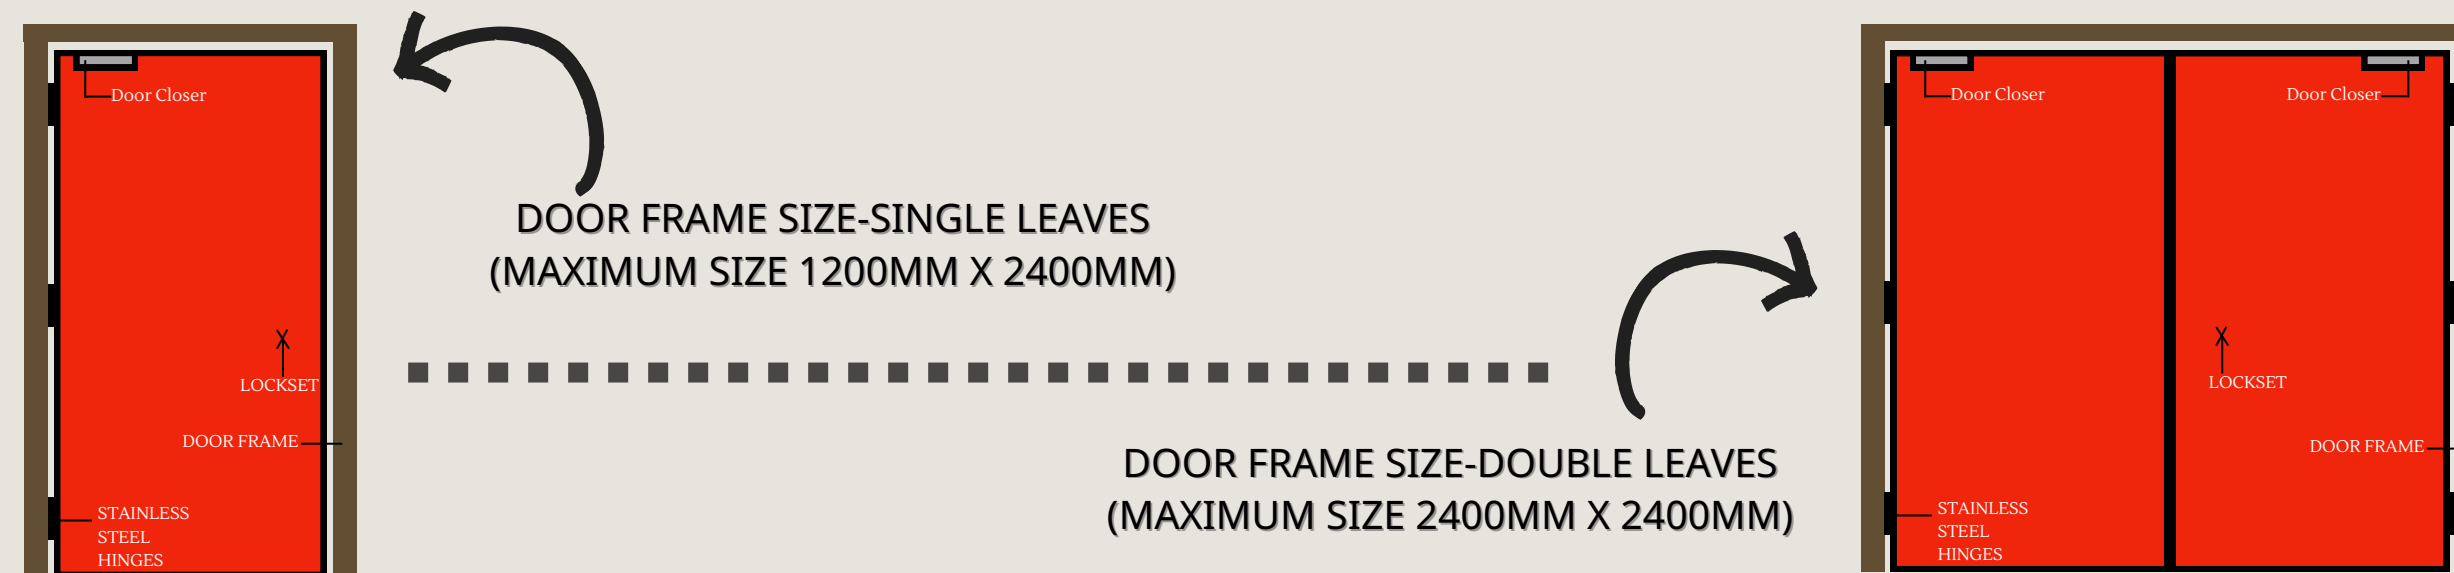

BOMBA

SIRIM

DETAILS OF DOORSET-1 HOUR RATING

CROSS SECTION DOOR LEAF

DETAILS OF DOOR FRAME

DETAILS OF DOORSET-2 HOUR RATING

CROSS SECTION DOOR LEAF

DETAILS OF DOOR FRAME