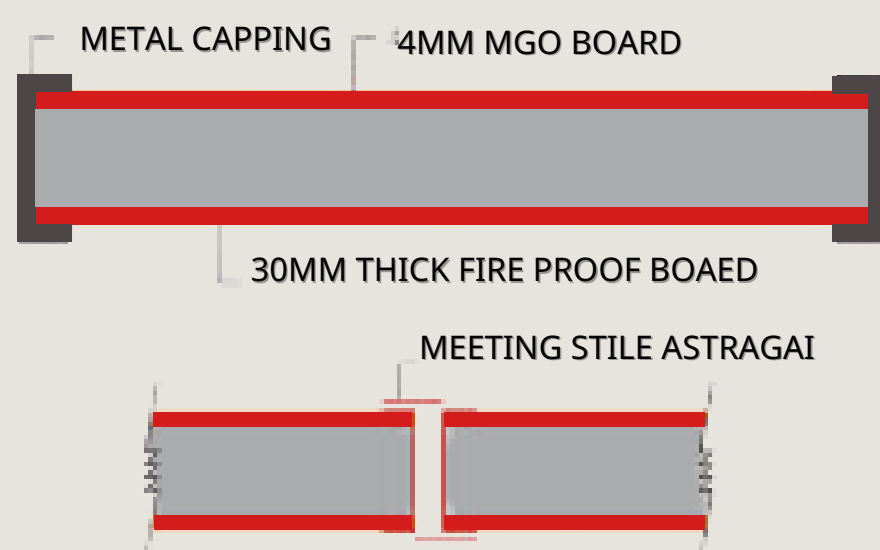

BOMBA

SIRIM

DETAILS OF DOORSET-1 HOUR RATING

CROSS SECTION DOOR LEAF

DETAILS OF DOOR FRAME

DETAILS OF DOORSET-2 HOUR RATING

CROSS SECTION DOOR LEAF

DETAILS OF DOOR FRAME