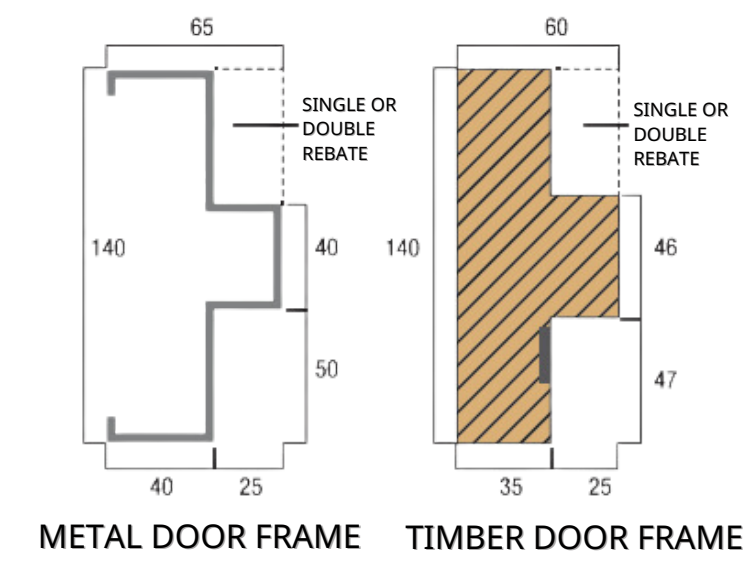

BOMBA

SIRIM

DETAILS OF DOORSET-1 HOUR RATING

CROSS SECTION DOOR LEAF

DETAILS OF DOOR FRAME

DETAILS OF DOORSET-2 HOUR RATING

CROSS SECTION DOOR LEAF

DETAILS OF DOOR FRAME